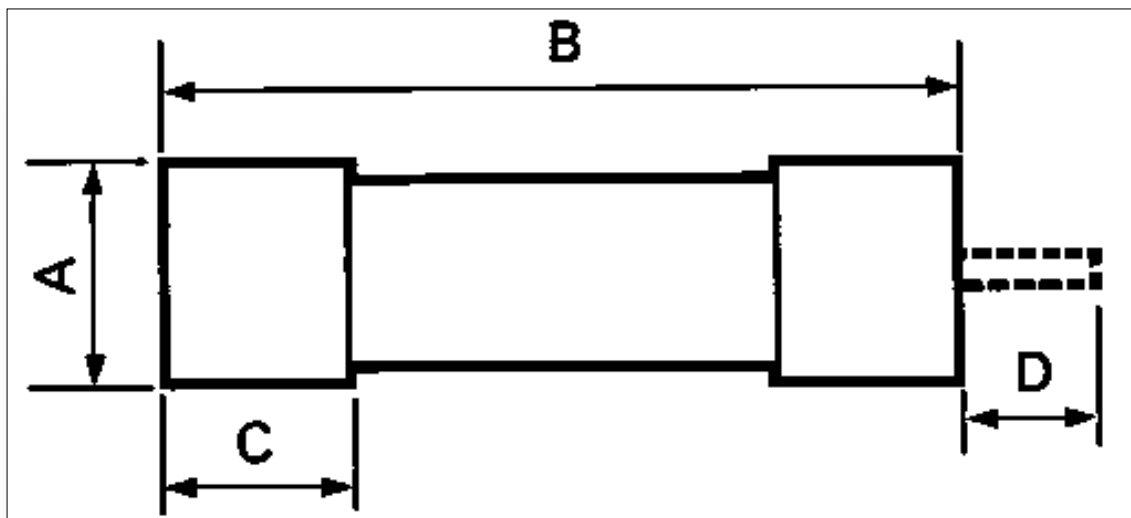

Technical Data & Dimensions

Model TyPE	Dimension [mm]	Rating [A]	Rapture Capacity [kA]	Voltage [V]
40A Service Pole Fuse Cartridge	22 x 58	40	33k	415
60A Service Pole Fuse Cartridge	22 x 58	60	33k	415
80A Service Pole Fuse Cartridge	22 x 58	80	33k	415

Standard Compliance: ASTA Certified; BS1361-1971 including amendments 1, 2 and 3.

A	B	C	D
22	58	16	7.5